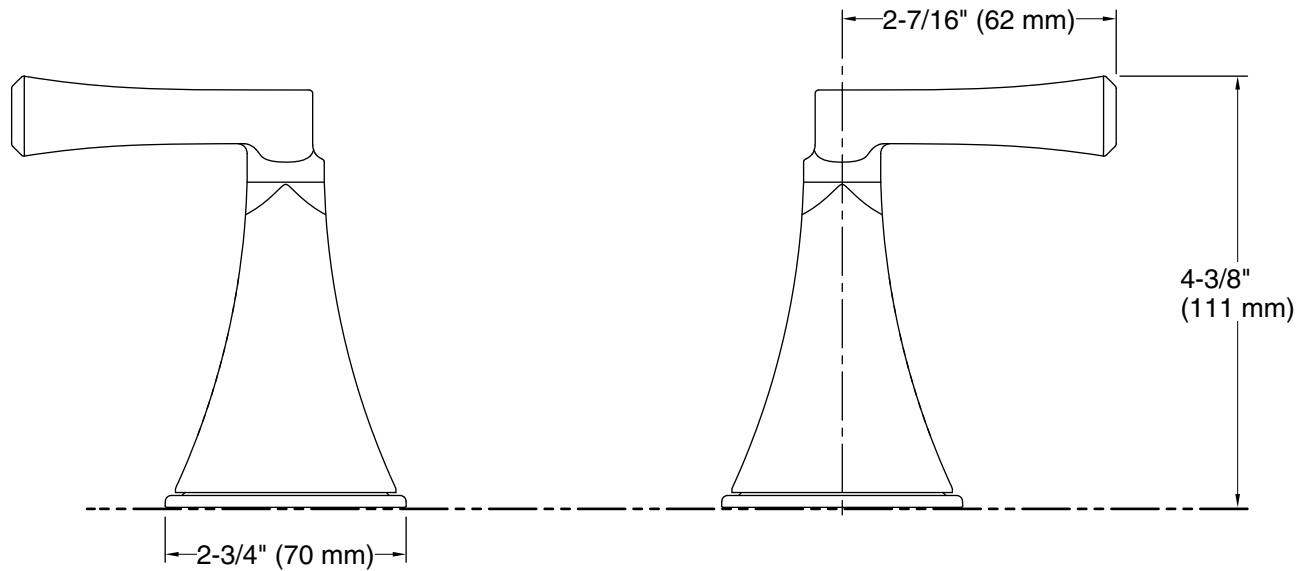

Features

- Deco lever handles.

Material

- Brass.

Installation

- Deck-mount.

Required Products/Accessories

K-300-K High Flow Bath Valve

or

K-301-K ¾" High-Flow Bath Valve

or

K-300-KR High Flow Valve w/ Rigid Connections

Recommended Products/Accessories

K-23723 Faucet cleaner

Codes/Standards

ASME A112.18.1/CSA B125.1

Technical Information

All product dimensions are nominal.

Notes

Install this product according to the installation guide.